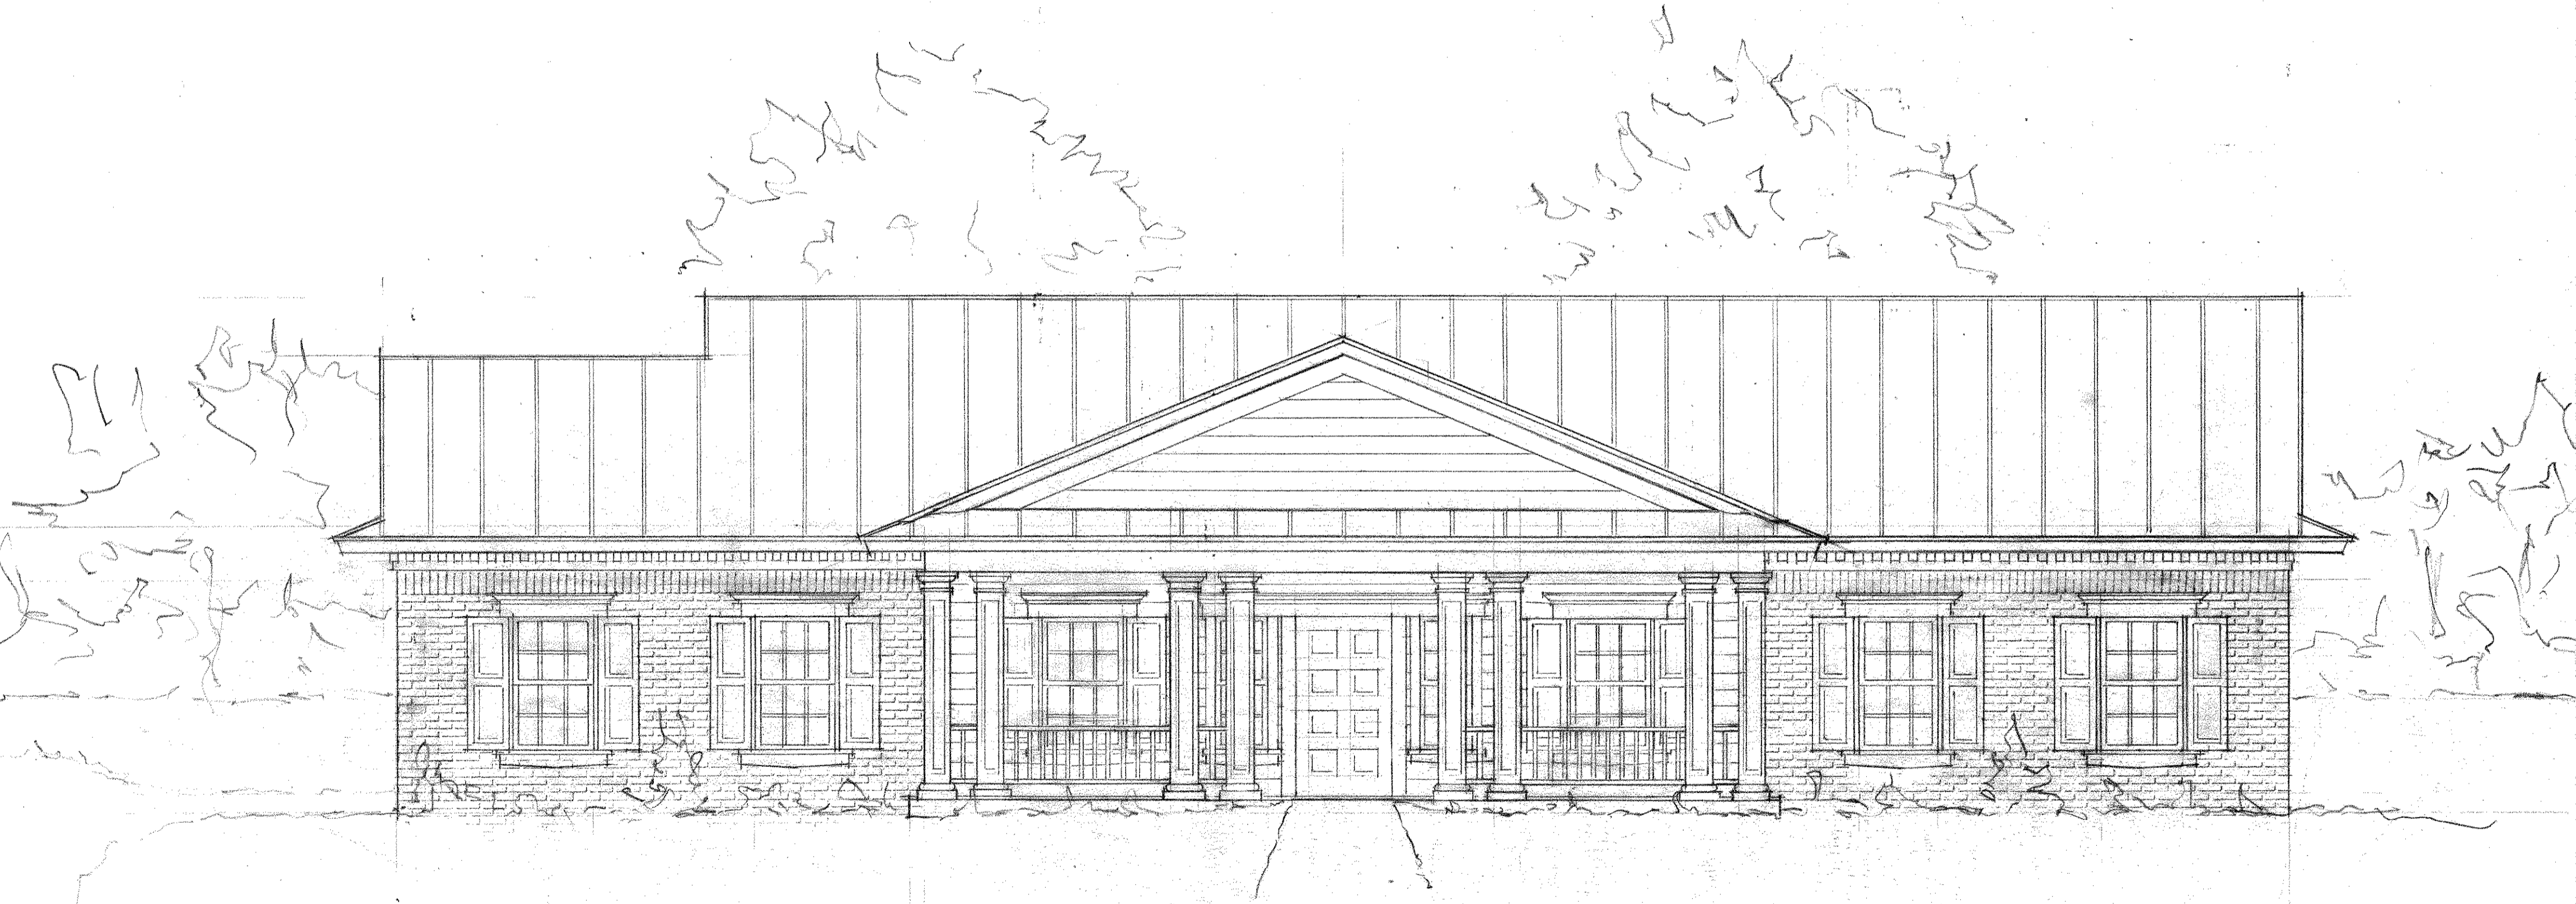

ELDER RESIDENCE

NORTH ELEVATION

SCALE: 1/4" = 1'-0"

7B-08-003